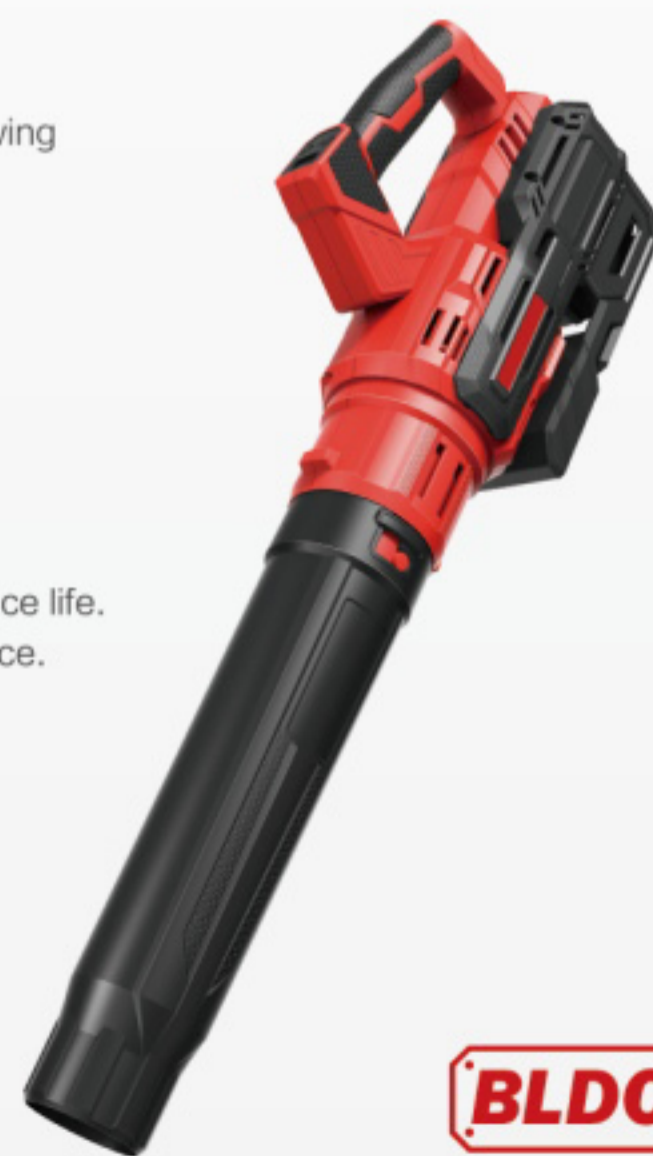

XD-613

::: 锂电风炮机
LITHIUM STORM BLOWER

使用范围

适用于电脑清灰 / 汽车除尘 / 强风吹水 / 落叶清理
Computer dust removal/car dust removal/strong wind blowing water/defoliation cleaning

- 多孔散热, 保护电机, 增长寿命
- 涡轮设计, 吹吸两用, 鼓风力大
- Porous heat dissipation, motor protection and long service life.
- Turbine design, blowing and sucking, strong blowing force.

电池电压/ Battery voltage:	21V
风量/ Wind volume:	0-9.0m³
空载转速/ No load speed:	0-16000r/min
输出功率/ Output power:	1000W
充电时间/ Charging time:	1.5h